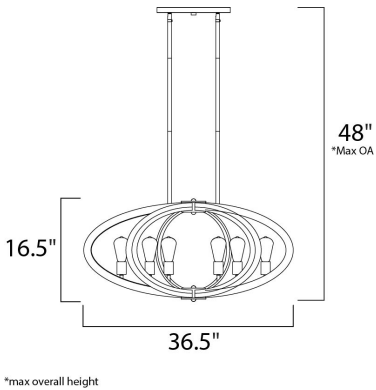

MEASUREMENTS

- DIMENSION : 36.5" L x 22.25" W x 16.75" H
- MAX OAH : 48" OAH
- CANOPY : 4.57" W x 0.83" H x 12.01" L
- HANGING WEIGHT : 20.9 lb

LAMPING

- INPUT VOLTAGE : 120V
- BULB : 6 x 60W Incandescent E26 Medium , 360W Total
- BULB INCLUDED : (Not Included)
- DIMMABLE : Yes

FINISHES OPTION

-  Anthracite (AR)

MATERIAL

Wood, Steel

RATINGS

cULus
Dry Location

ADDITIONAL

ADJUSTABLE
SLOPE: 120
OPERATING TEMPERATURE:
-20°C (-4°F), 40°C (104°F)